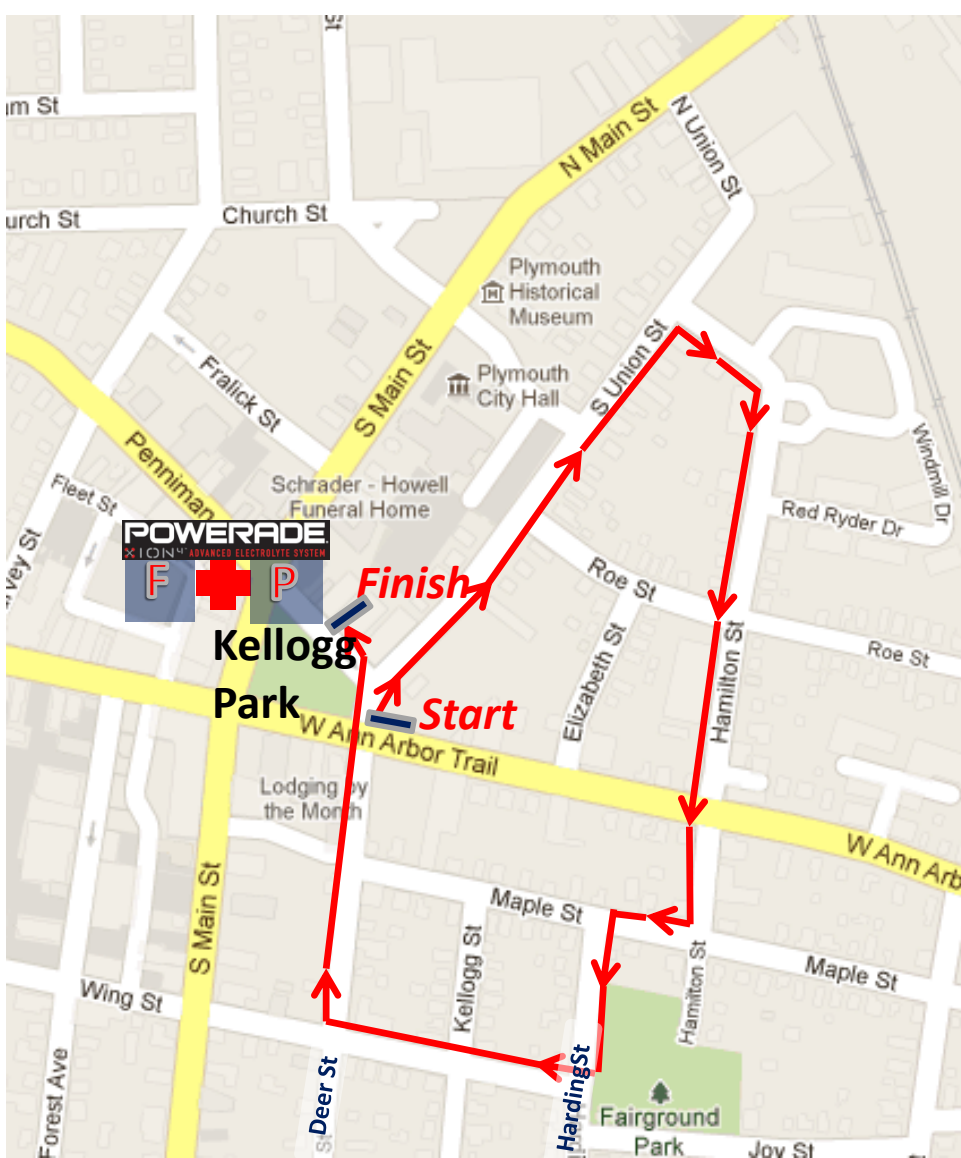

Hot Cocoa Mile

KONA Chocolate Run

Map Keys:

 Course Route

 Fluid Station

 First Aid

 Porto-Johns