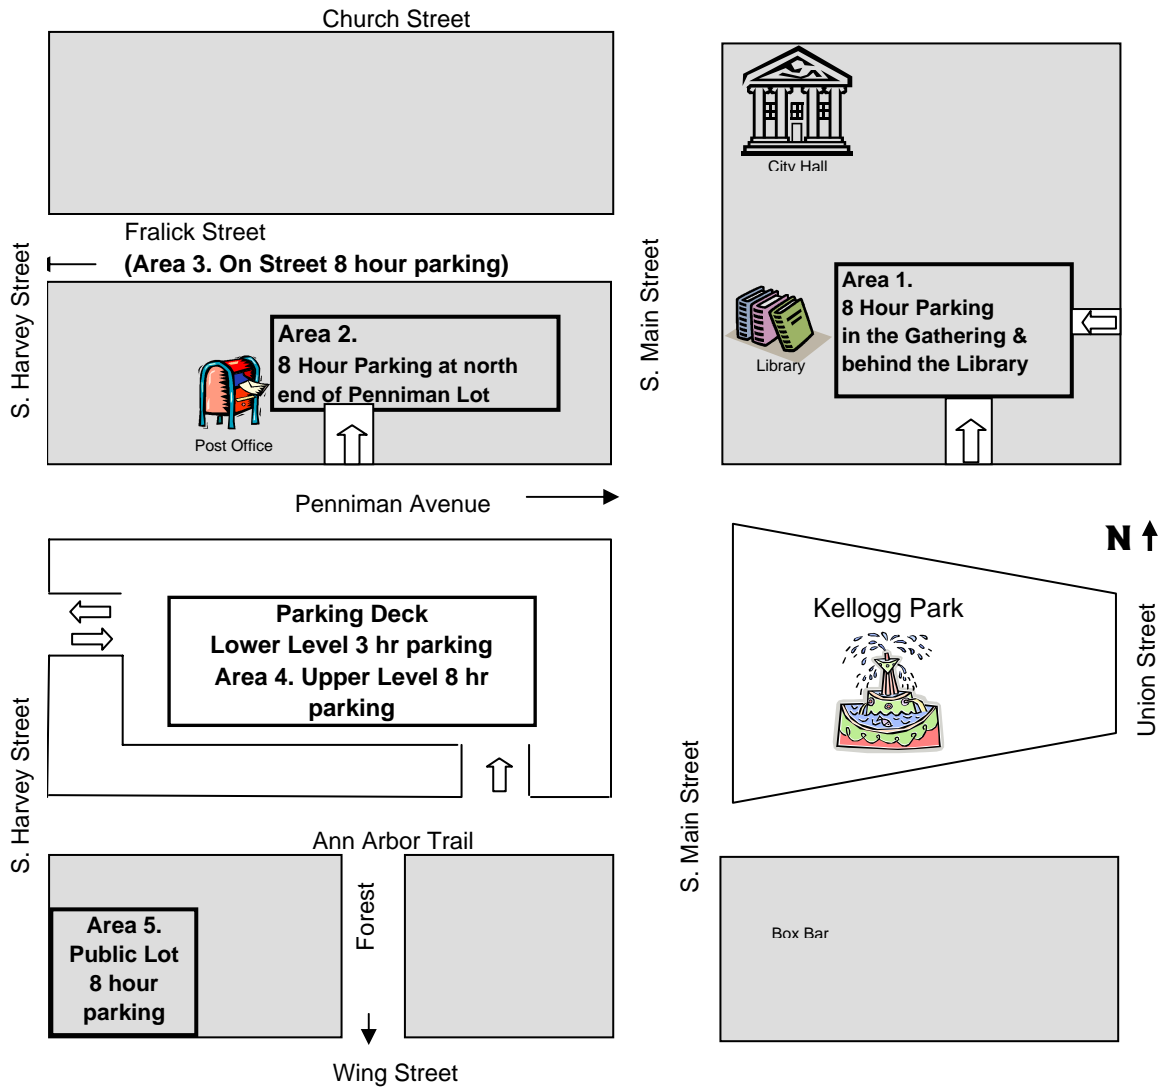

Parking in Downtown Plymouth

On street parking is limited to 2 hours in most areas.

Parking is time-limited and enforced in the following areas.

- On street Parking is limited to two hours in most areas.
- The lower deck of the Parking Structure is limited to three hours.

Parking without time limits is available at the following locations:

- Area 1. In the Gathering and behind the Library
- Area 2. In portions of the Penniman Ave. public parking lot
- Area 3. On street parking on Fralick street
- Area 4. On the upper level of the Parking Deck
- Area 5. In the public parking lot at the corner of Wing & Harvey streets