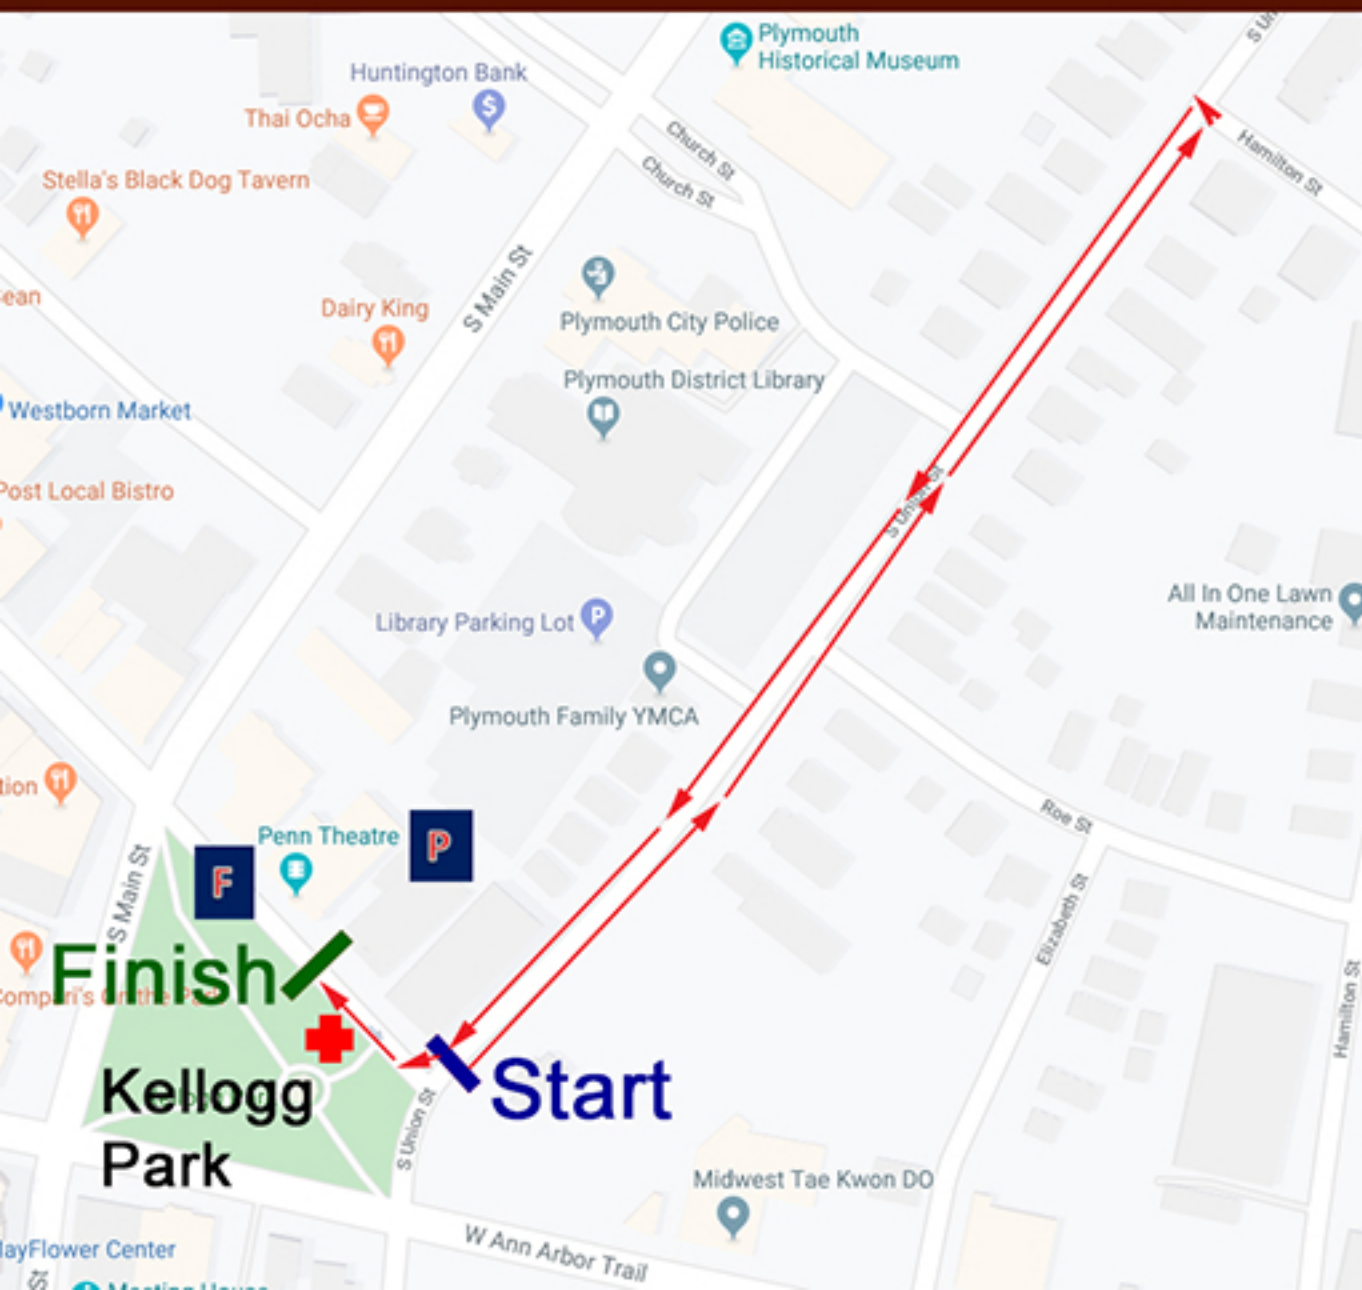

KinderCare® Half Mile

KONA
Chocolate Run

Map Keys:

-  Course Route
-  Fluid Station
-  First Aid
-  Porto-Johns